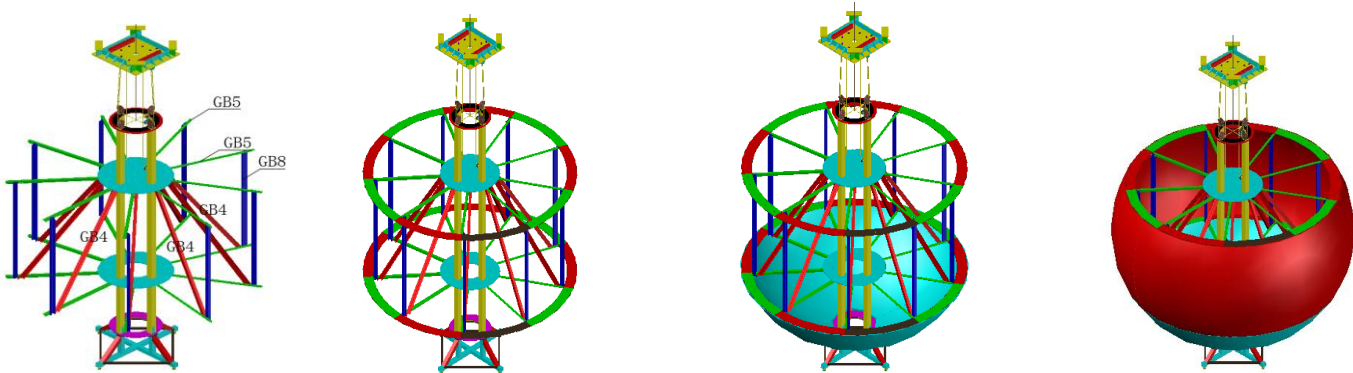

LS-SPHERE SERIES LED PANEL

LSIB1 LSIB1.5 LSIB1.8 LSIB2.5 LSIB5

DESIGNED FOR COMMERCIAL OR ENTERTAINMENT VENUES

LS-Sphere series LED panels are customized

FEATURES

- ◆ Different diameters are available
- ◆ Customized mechanical system(Lifted up & down)is optional
- ◆ Excellent flatness & seamless alignment
- ◆ Dismountable cabinet and structure for easy transportation

PRODUCT IMAGE

STRUCTURE

Hanging or floor stand optional-Satisfy with multi-functional applications
 Mechanical up & down optional-Safe for maintenance
 Structure dismountable optional-Convenient for shipping

TECHNICAL PARAMETERS

Item	LSIB1	LSIB1.5	LSIB1.8	LSIB2.5	LSIB5	LSOB2
Diameter	1	1.5	1.8	2.5	5	2
LED size(m ²)	3.14	7.065	10.174	19.625	78.5	12.56
Pixel Pitch (mm)	3	3	4	3	3	6
Encapsulation	SMD 3 in 1	SMD 3 in 1	SMD 3 in 1	SMD 3 in 1	SMD 3 in 1	SMD 3 in 1
Pixel density(dots/m ²)	111111	111111	62500	111111	111111	27777
Brightness	800nits	800nits	800nits	800nits	800nits	6000nits
Viewing Angle	H:160°/V:120°	H:160°/V:120°	H:160°/V:120°	H:160°/V:120°	H:160°/V:120°	H:160°/V:120°
Module size(W*H)	Customize	Customize	Customize	Customize	Customize	Customize
IP rating	IP31	IP31	IP31	IP31	IP31	IP65
Grey scale	16 bits	16 bits	16 bits	16 bits	16 bits	16 bits
Working temperature	-20~50°C	-20~50°C	-20~50°C	-20~50°C	-20~50°C	-20~55°C
Working voltage	AC110V-240V 50-60HZ	AC110V-240V 50-60HZ	AC110V-240V 50-60HZ	AC110V-240V 50-60HZ	AC110V-240V 50-60HZ	AC110V-240V 50-60HZ
Power consumption	M : 700W/m ² A : 250W/m ²	M : 700W/m ² A : 250W/m ²	M : 700W/m ² A : 250W/m ²	M : 700W/m ² : 250W/m ² A	M : 700W/m ² A : 250W/m ²	M : 900W/m ² : 300W/m ² A
Driving method	1/16 scan	1/16 scan	1/16 scan	1/16 scan	1/16 scan	1/8 scan
Life	>100000h	>100000h	>100000h	>100000h	>100000h	>100000h